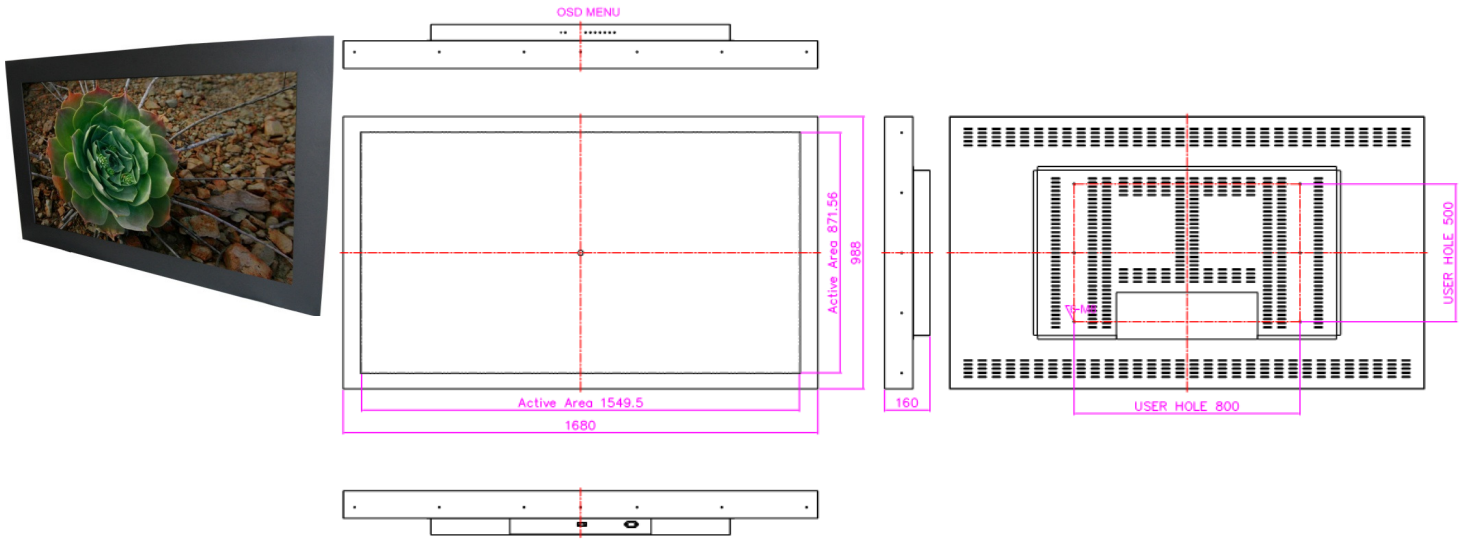

70"WIDE INDUSTRIAL MONITOR

Model : TSCHA-7001

Chassis Frame Type

www.touchscreensolutions.co.kr

Specifications

Panel Specifications :

Size / Type	: 70"W TFT
Display Area(mm)	: 1529.4 X 871.6
Pixel Pitch(mm)	: 0.807 X 0.807
Resolutions	: 1920 X 1080
Brightness	: 600 cd/m2 (typ.)
Contrast Ratio	: 1500 : 1 (typ.)
Viewing Angles	: 89/89/89/89 (L/R/U/D)
Max colors	: 16.7M

Options :

Touch	: Infrared Capacitive SAW	Front Bezel	: IP65
Input	: DVI Composite Video		

Power Specifications :

Power input	: AC 100~240V
Input signal	: Analog RGB (15pin D-Sub)

Display Specification Considerations :

Dimension	: 1680(W) * 988(H) * 160(D)
Net Weight	: 90.0kg

Environment Considerations :

Operating Temperature	: 0 deg.C to 50 deg.C
Operating Humidity	: 30% to 90% (non condensing)

Accessories :

Power input	: 100~240V AC-in RGB Cable
--------------------	-------------------------------