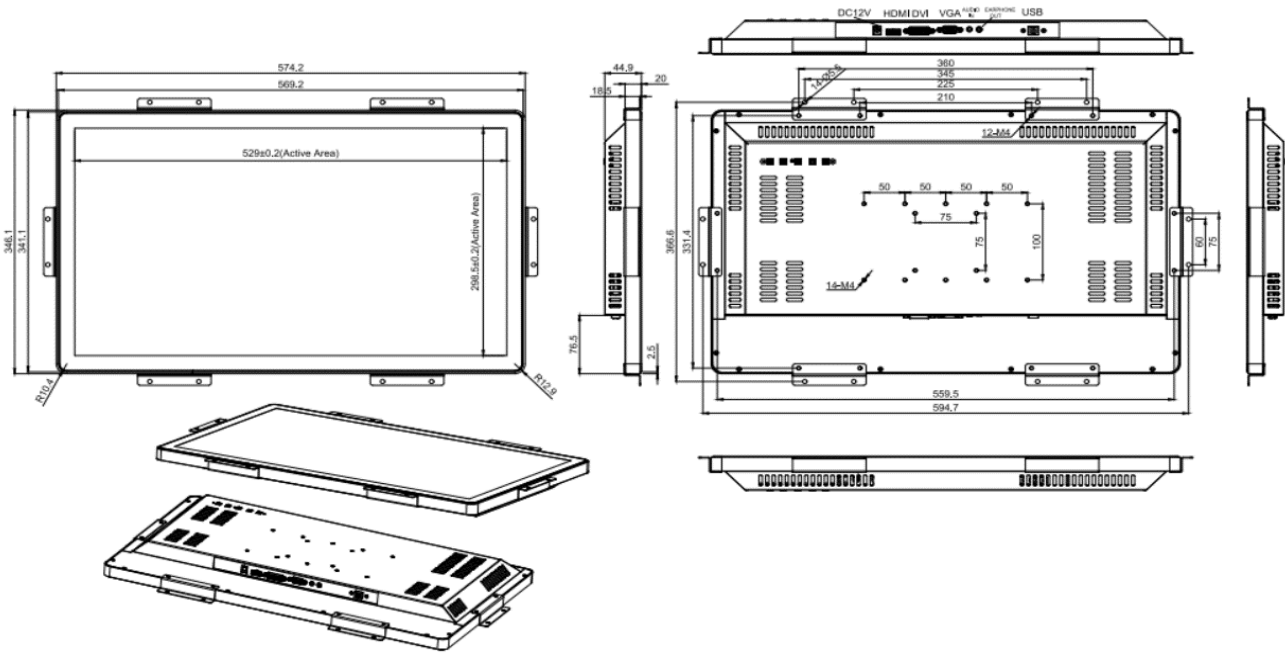

Mechanical Drawing

Touch and Displays Co.,Ltd.