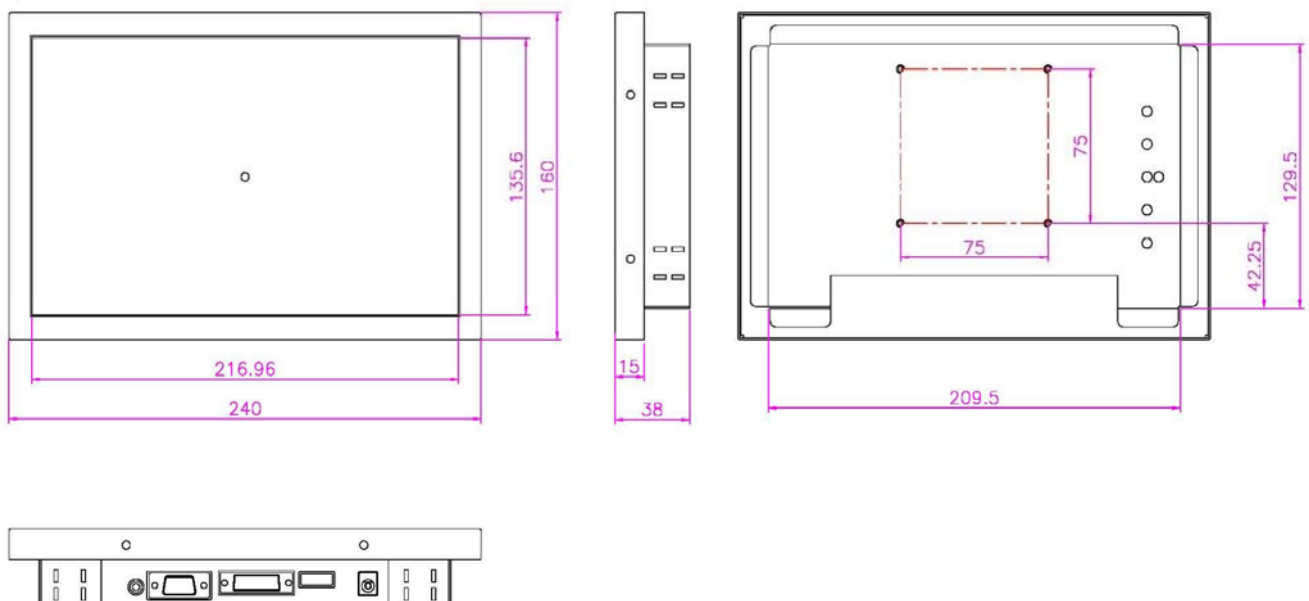

Mechanical Drawing

* Specifications are subject to change without notice.

* Drawing is subject to change according to the specification