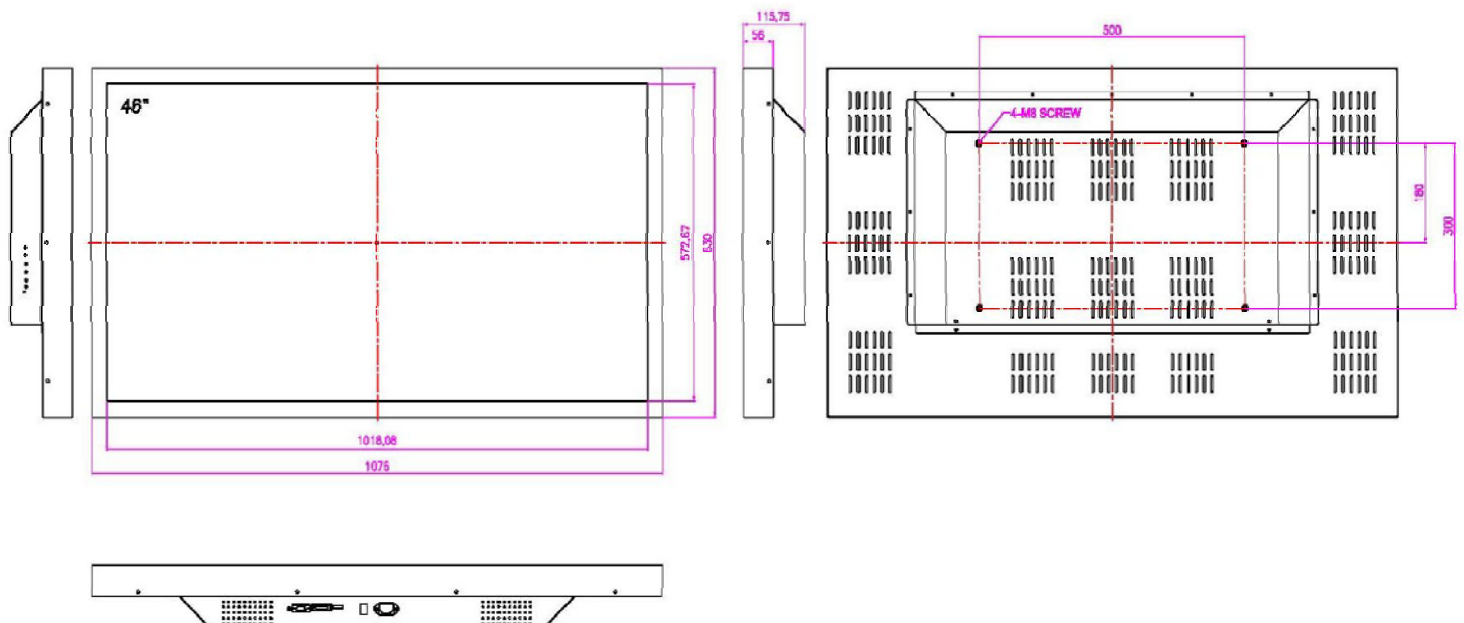

CHASSIS FRAME MONITOR

Specification

Model Name	TSCHA-4601-PCT
Size	46 inch Wide
Active Area(mm)	1018.08(H) X 572.67(V)
Pixel Pitch(mm)	0.53025(H) X 0.53025(V)
Resolution	1920(H) X 1080(V)
Contrast Ratio	4000 : 1 (Typ)
Display Color	1073M
Brightness(cd/m ²)	500 (Typ)
Viewing Angle (L/R/U/D)	89 / 89 / 89 / 89
Signal Connector	(RGB, DVI, HDMI)
Optional Signal Connector	S-Video, CVBS
Power Source	AC 110~220V
Power Consumption	106W
Power Management	VESA DPMS Compliant
Plug & Play	VESA DDC 1/2B
Option Touch screen	PCAP
Product weight	26 Kg
Packing Information	1160x210x770(H)mm (1pcs/ 30Kg)

Mechanical Drawing

* Specifications are subject to change without notice.

* Drawing is subject to change according to the specification