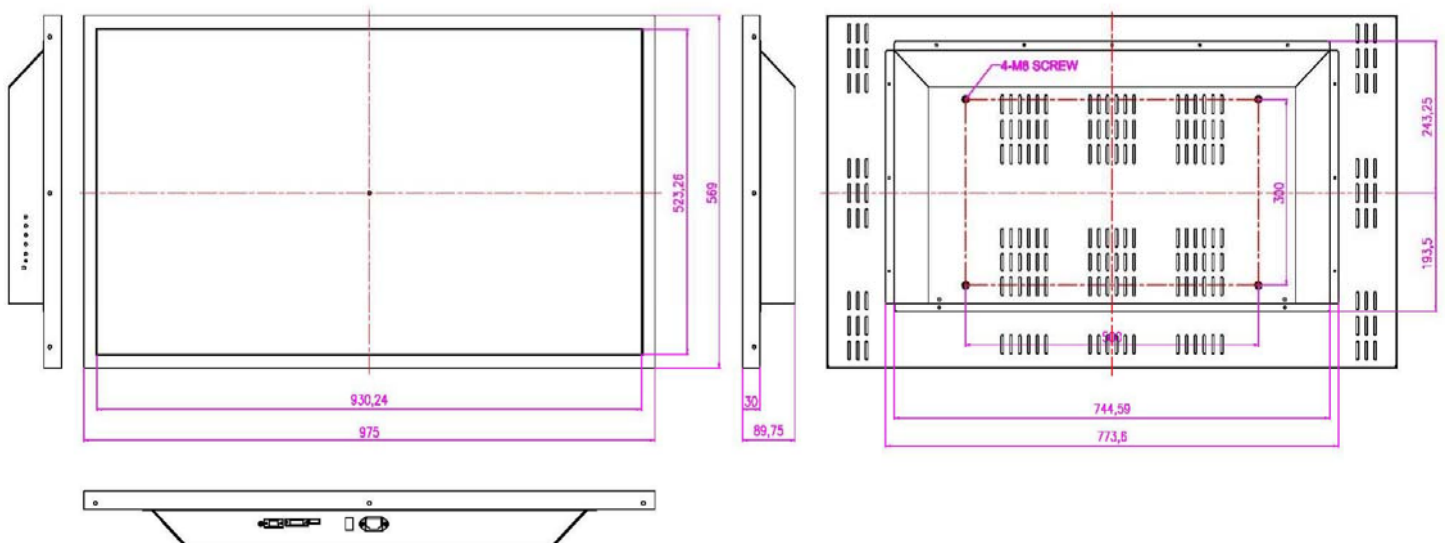

CHASSIS FRAME MONITOR

Specification

Model Name	TSCHA-4200-PCT
Size	42 inch Wide
Active Area(mm)	930.24(H) X 523.26(V)
Pixel Pitch(mm)	0.4845(H) X 0.4845(V)
Resolution	1920(H) X 1080(V)
Contrast Ratio	4000 : 1 (Typ)
Display Color	1073M
Brightness(cd/m ²)	500 (Typ)
Viewing Angle (L/R/U/D)	89 / 89 / 89 / 89
Signal Connector	(RGB, DVI, HDMI)
Optional Signal Connector	S-Video, CVBS
Power Source	AC 110~220V
Power Consumption	110W
Power Management	VESA DPMS Compliant
Plug & Play	VESA DDC 1/2B
Option Touch screen	PCAP
Packing Information	1060x220x730(H)mm (1pcs/ 26Kg)

Mechanical Drawing

* Specifications are subject to change without notice.

* Drawing is subject to change according to the specification