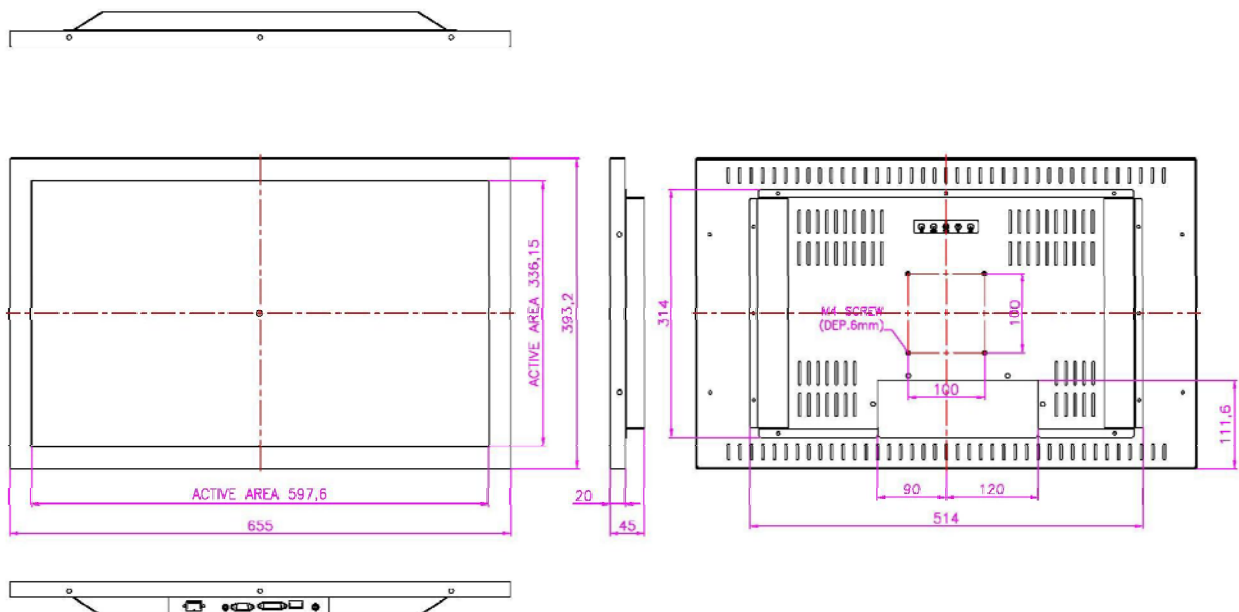

Mechanical Drawing

* Specifications are subject to change without notice.

* Drawing is subject to change according to the specification