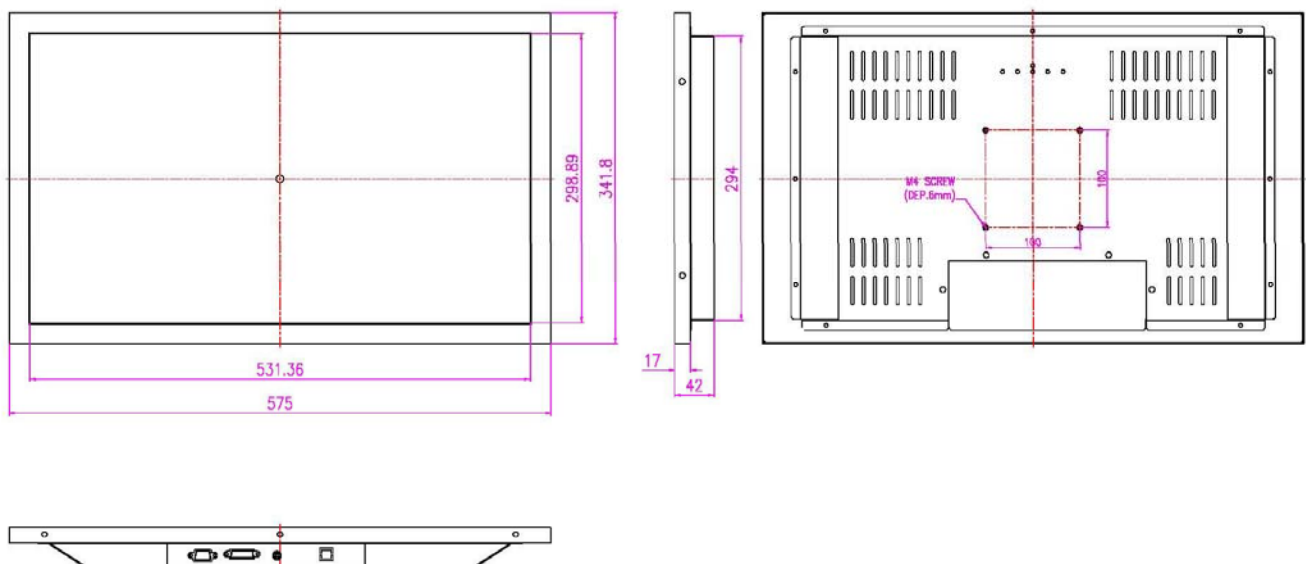

Mechanical Drawing

* Specifications are subject to change without notice.

* Drawing is subject to change according to the specification