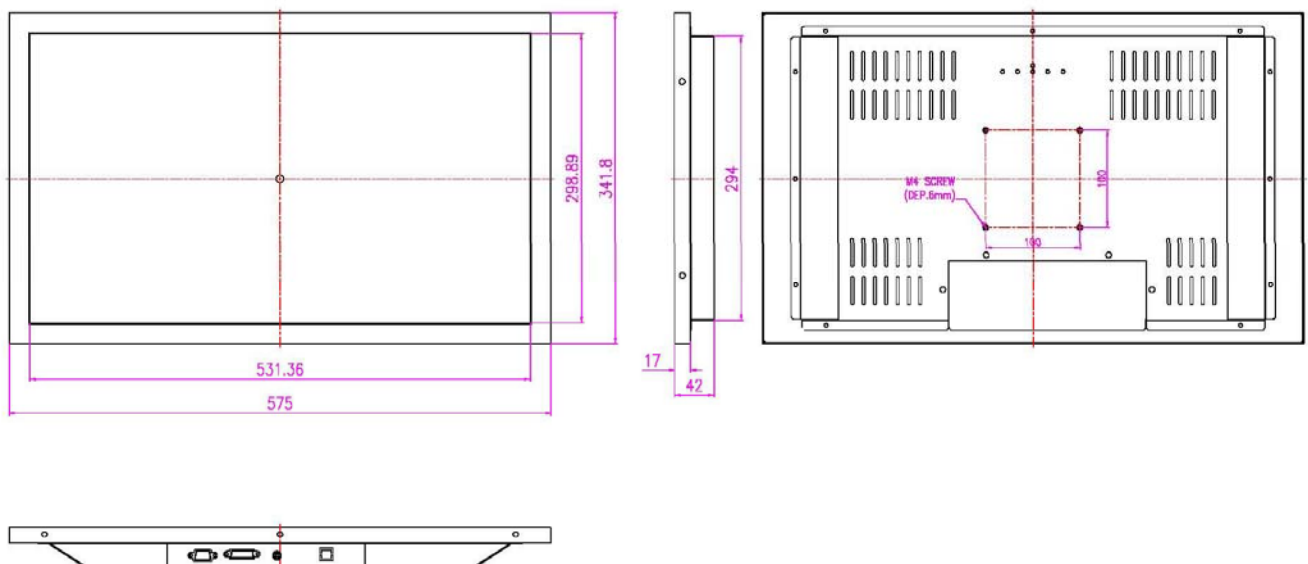

Mechanical Drawing

* Specifications are subject to change without notice.

* Drawing is subject to change according to the specification