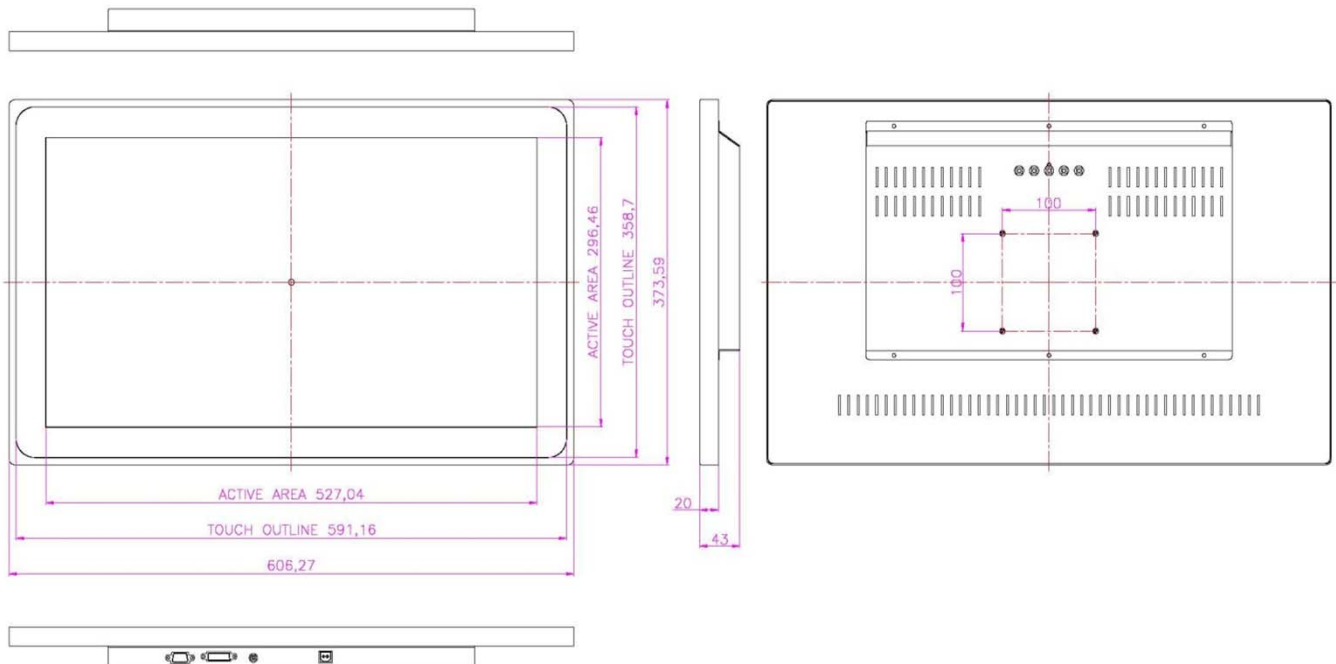

# Round Multi-PCAP Touch Monitor

## Chassis Type(Flat Type)

### Specification

<b>Model Name</b>	TSCHA-2380-PCT
Size	23.8 inch Wide
Active Area(mm)	527.04(H) X 296.46(V)
Pixel Pitch(mm)	0.2745(H) X 0.2745(V)
Resolution	1920(H) X 1080(V)
Contrast Ratio	1000 : 1 (Typ)
Display Color	16.7 M
Brightness(cd/m <sup>2</sup> )	250 (Typ)
Viewing Angle (L/R/U/D)	89 / 89 / 89 / 89
Signal Connector	(RGB, DVI)
Optional Signal Connector	HDMI, S-Video, CVBS, DP
Power Source	12V DC in, with External AC to DC Adapter
Power Consumption	30W
Power Management	VESA DPMS Compliant
Plug & Play	VESA DDC 1/2B
Touch screen	PCAP
Product weight	TBD
Packing Information	TBD

### Mechanical Drawing

\* Specifications are subject to change without notice.

\* Drawing is subject to change according to the specification