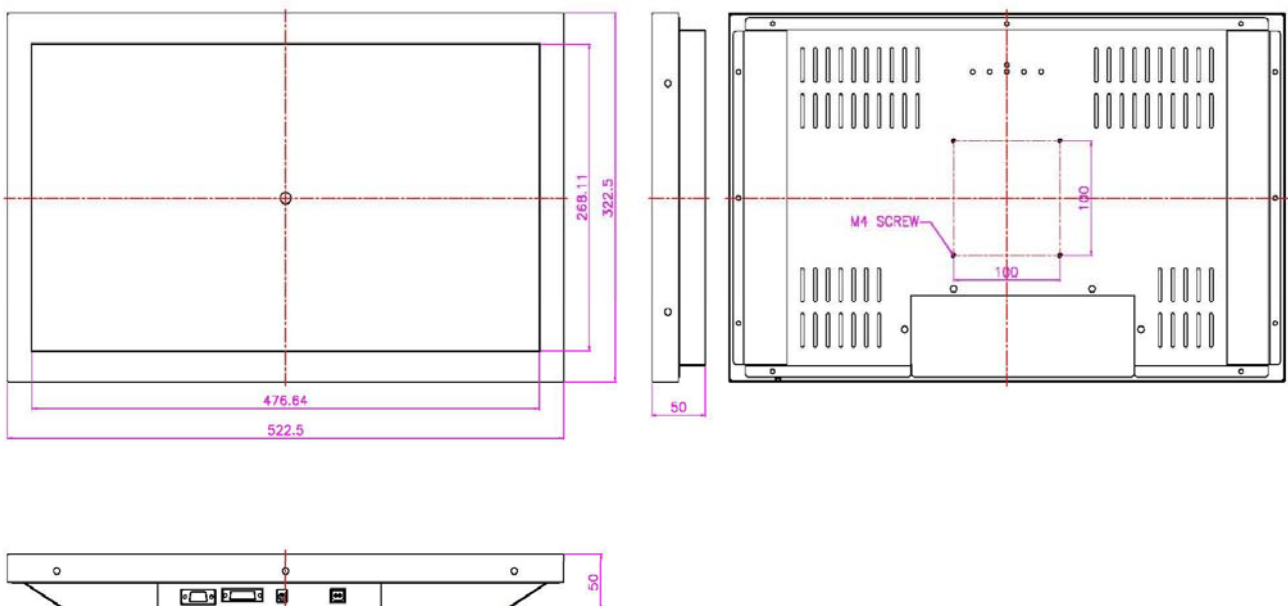

Mechanical Drawing

* Specifications are subject to change without notice.

* Drawing is subject to change according to the specification