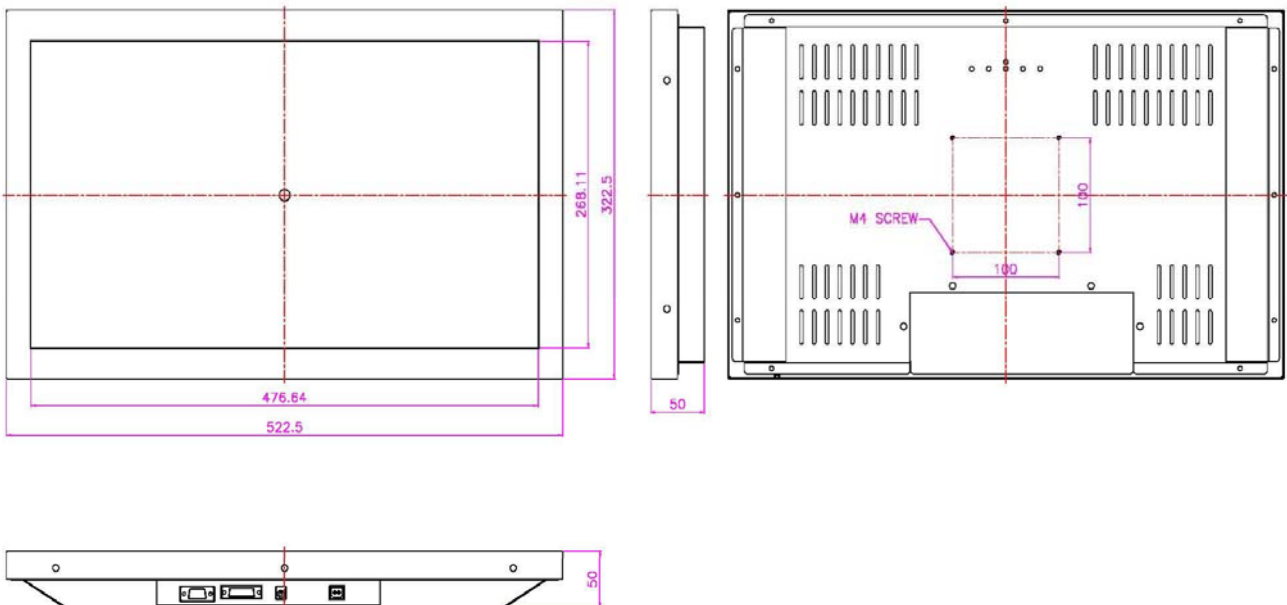

CHASSIS FRAME MONITOR

Specification

Model Name	TSCHA-2150-PCT
Size	21.5 inch Wide
Active Area(mm)	476.064(H) X 267.786(V)
Pixel Pitch(mm)	0.24795(H) X 0.24795(V)
Resolution	1920(H) X 1080(V)
Contrast Ratio	1000 : 1 (Typ)
Display Color	16.7 M
Brightness(cd/m ²)	250 (Typ)
Viewing Angle (L/R/U/D)	89 / 89 / 89 / 89
Signal Connector	(RGB, DVI)
Optional Signal Connector	HDMI, S-Video, CVBS
Power Source	12V DC in, with External AC to DC Adapter
Power Consumption	25W
Power Management	VESA DPMS Compliant
Plug & Play	VESA DDC 1/2B
Option Touch screen	PCAP
Product weight	5.7 Kg
Packing Information	640x360x460(H)mm (3pcs/ 21.1Kg)

Mechanical Drawing

* Specifications are subject to change without notice.

* Drawing is subject to change according to the specification