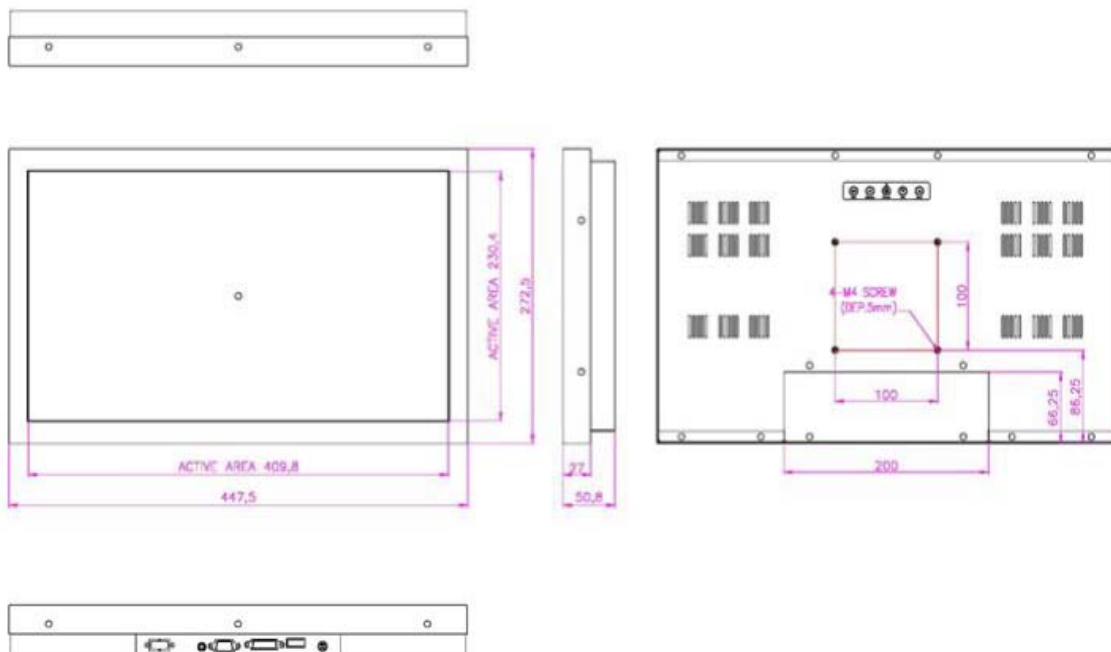

# CHASSIS FRAME MONITOR

## Specification

Model Name	TSCHA-1850-PCT
Size	18.5 inch Wide
Active Area(mm)	409.8(H) X 230.4(V)
Pixel Pitch(mm)	0.300(H) X 0.300(V)
Resolution	1366(H) X 768(V)
Contrast Ratio	1000 : 1 (Typ)
Display Color	16.7 M
Brightness(cd/m <sup>2</sup> )	300 (Typ)
Viewing Angle (L/R/U/D)	85 / 85 / 80 / 80
Signal Connector	(RGB, DVI)
Optional Signal Connector	HDMI, S-Video, CVBS
Power Source	12V DC in, with External AC to DC Adapter
Power Consumption	16.8W
Power Management	VESA DPMS Compliant
Plug & Play	VESA DDC 1/2B
Option Touch screen	PCAP
Product weight	4.7 Kg
Packing Information	540x460x140(H)mm (1pcs/ 6.5Kg)

## Mechanical Drawing

\* Specifications are subject to change without notice.

\* Drawing is subject to change according to the specification