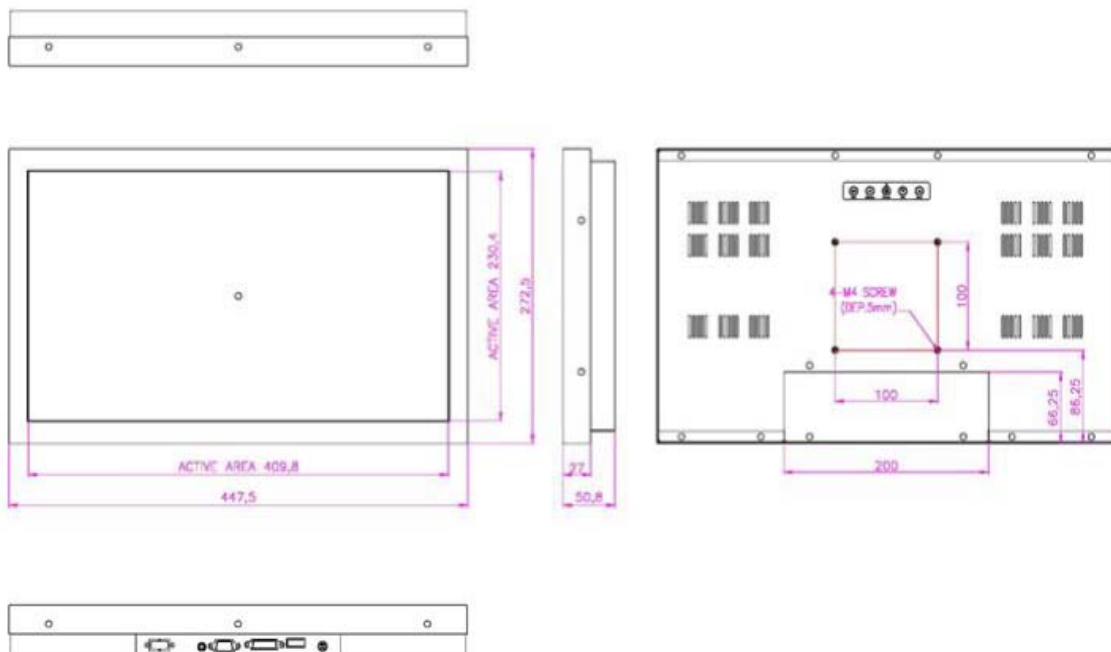

CHASSIS FRAME MONITOR

Specification

| Model Name | TSCHA-1850-PCT |
|--------------------------------|---|
| Size | 18.5 inch Wide |
| Active Area(mm) | 409.8(H) X 230.4(V) |
| Pixel Pitch(mm) | 0.300(H) X 0.300(V) |
| Resolution | 1366(H) X 768(V) |
| Contrast Ratio | 1000 : 1 (Typ) |
| Display Color | 16.7 M |
| Brightness(cd/m ²) | 300 (Typ) |
| Viewing Angle (L/R/U/D) | 85 / 85 / 80 / 80 |
| Signal Connector | (RGB, DVI) |
| Optional Signal Connector | HDMI, S-Video, CVBS |
| Power Source | 12V DC in, with External AC to DC Adapter |
| Power Consumption | 16.8W |
| Power Management | VESA DPMS Compliant |
| Plug & Play | VESA DDC 1/2B |
| Option Touch screen | PCAP |
| Product weight | 4.7 Kg |
| Packing Information | 540x460x140(H)mm (1pcs/ 6.5Kg) |

Mechanical Drawing

* Specifications are subject to change without notice.

* Drawing is subject to change according to the specification