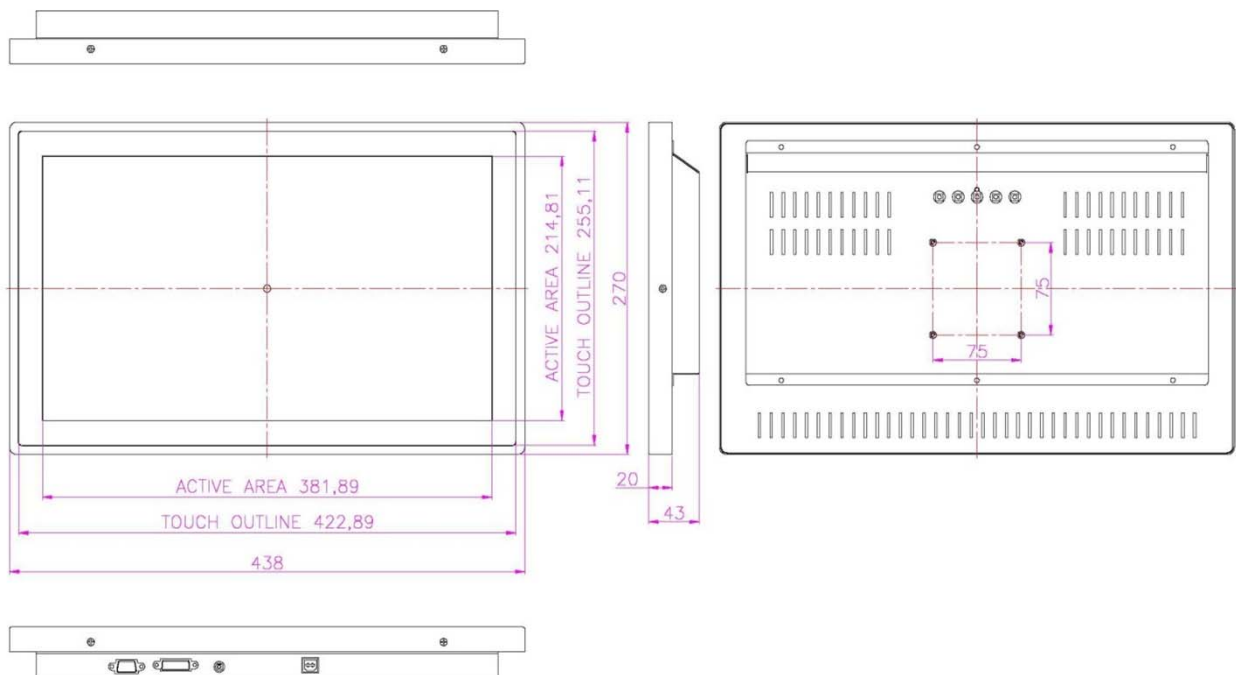

Round Multi-PCAP Touch Monitor

Chassis type(Flat Type)

Specification

Model Name	TSCHA-1730-PCT
Size	17.3 inch Wide
Active Area(mm)	381.888(H) X 214.812(V)
Pixel Pitch(mm)	0.1989(H) X 0.1989(V)
Resolution	1920(H) X 1080(V)
Contrast Ratio	600 : 1 (Typ)
Display Color	16.7 M
Brightness(cd/m ²)	400 (Typ)
Viewing Angle (L/R/U/D)	80 / 80 / 60 / 80
Signal Connector	(RGB, DVI)
Optional Signal Connector	HDMI, S-Video, CVBS, DP
Power Source	12V DC in, with External AC to DC Adapter
Power Consumption	22.6W
Power Management	VESA DPMS Compliant
Plug & Play	VESA DDC 1/2B
Touch screen	PCAP
Product weight	TBD
Packing Information	TBD

Mechanical Drawing

* Specifications are subject to change without notice.

* Drawing is subject to change according to the specification