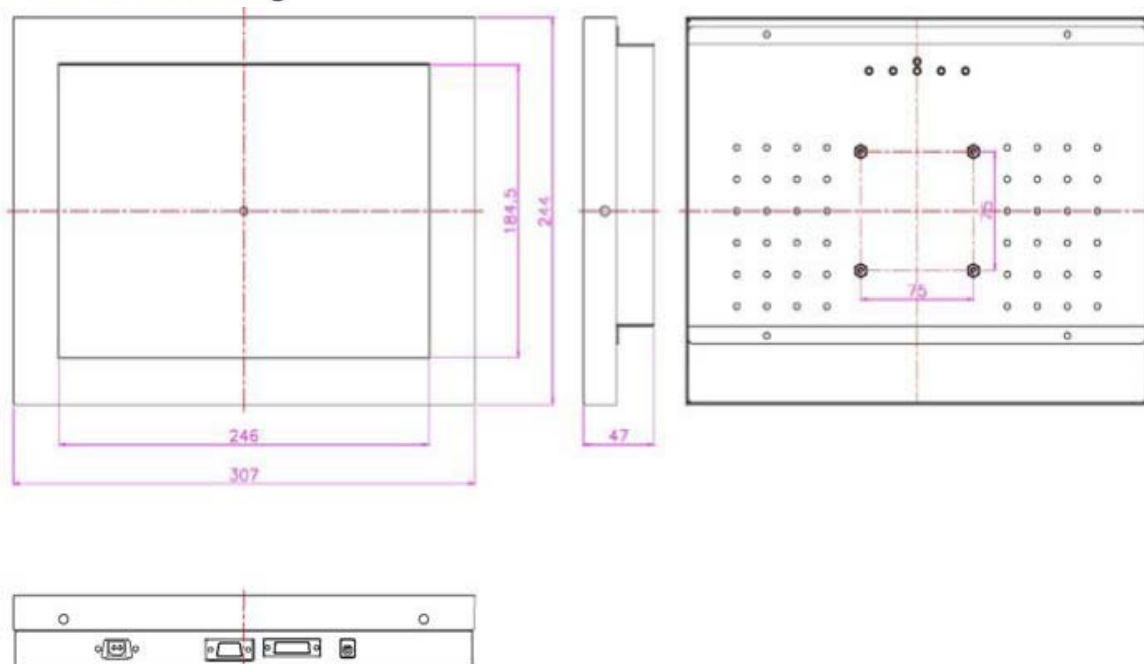

Mechanical Drawing

* Specifications are subject to change without notice.

* Drawing is subject to change according to the specification