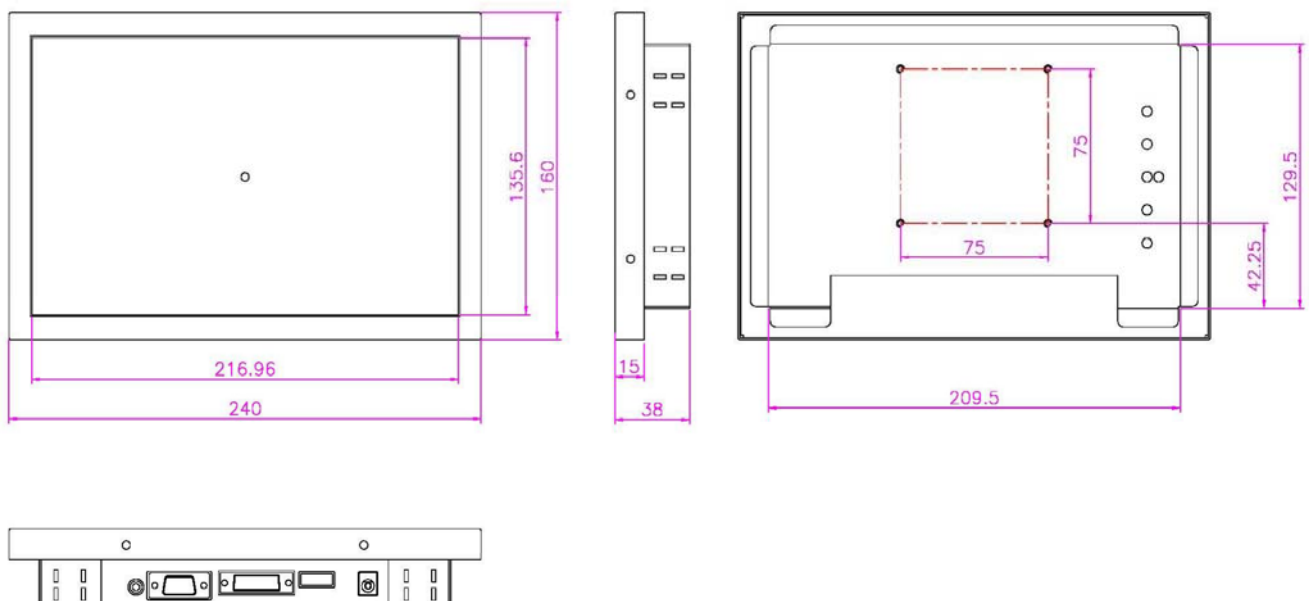

CHASSIS FRAME MONITOR

Specification

Model Name	TSCHA-1010-PCT
Size	10.1 inch Wide
Active Area(mm)	216.96(H) X 135.6(V)
Pixel Pitch(mm)	0.1695(H) X 0.1695(V)
Resolution	1280(H) X 800(V)
Contrast Ratio	1300 : 1 (Typ)
Display Color	262K
Brightness(cd/m ²)	300 (Typ)
Viewing Angle (L/R/U/D)	85 / 85 / 85 / 85
Signal Connector	(RGB, DVI)
Optional Signal Connector	HDMI, S-Video, CVBS
Power Source	12V DC in, with External AC to DC Adapter
Power Consumption	20W
Power Management	VESA DPMS Compliant
Plug & Play	VESA DDC 1/2B
Option Touch screen	PCAP, RES
Product weight	1.4 Kg
Packing Information	390x330x130(H)mm (1pcs/ 3.4Kg)

Mechanical Drawing

* Specifications are subject to change without notice.

* Drawing is subject to change according to the specification