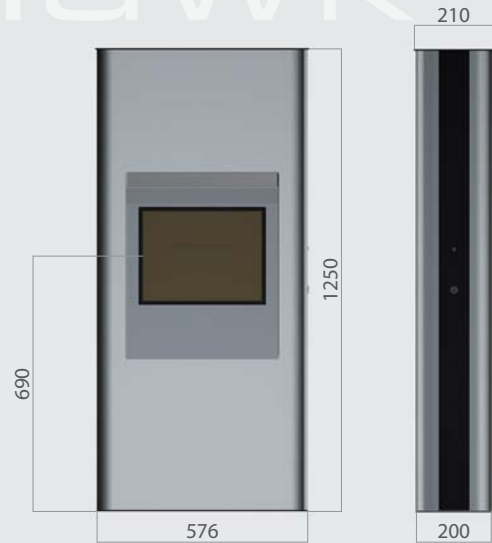

General Description:

- Zinc coated chassis plus special RAL outdoor paint
- Multipoint safetylock
- Full thermal insulation
- Temperature and humidity inside the kiosk is controlled by thermostat and hygrosat sensors
- Fully secured wiring is installed for maximum user safety and kiosk hardware protection
- Wiring includes: Current protection, High voltage protection, Circuit breaker, Thermostat and Hygrosat, Ventilation and Heater
- Dimensions: 1250(H) x 570(W) x 210(D)mm

Standard Specifications:

- 19" LCD with vandal-proof touch screen
- Small Factor Size PC in custom configuration
- Active speakers
- The Hawk is available in many different configurations all depending on the application

SPOLEČNÝ PROJEKT MIKROREGIONU ŠUMAVA - ZAPAD
A MIKROREGIONU HORNÍ VLTAVA - BOUBÍNSKO

Hawk Wall OutDoor

Hawk Wall OutDoor

Optional peripherals:

- 19" LCD with secure glass protection
- 22" or 32" LCD portrait oriented with touchscreen
- Metal keyboard with trackball
- Coin selector
- Note acceptor
- Card reader(chip, magnetic, noncontact)
- Pinpad
- Thermal Printer
- UPS
- Dispenser
- Hopper
- Camera
- Telephone handset
- Barcode reader
- SiteKiosk Internet Browser
- Wide Colour Choice, see RAL Colour Scheme
- Custom graphics
- WiFi
- Metal roof with toplight
- Remote control unit
- Air-condition
- Other peripherals on request