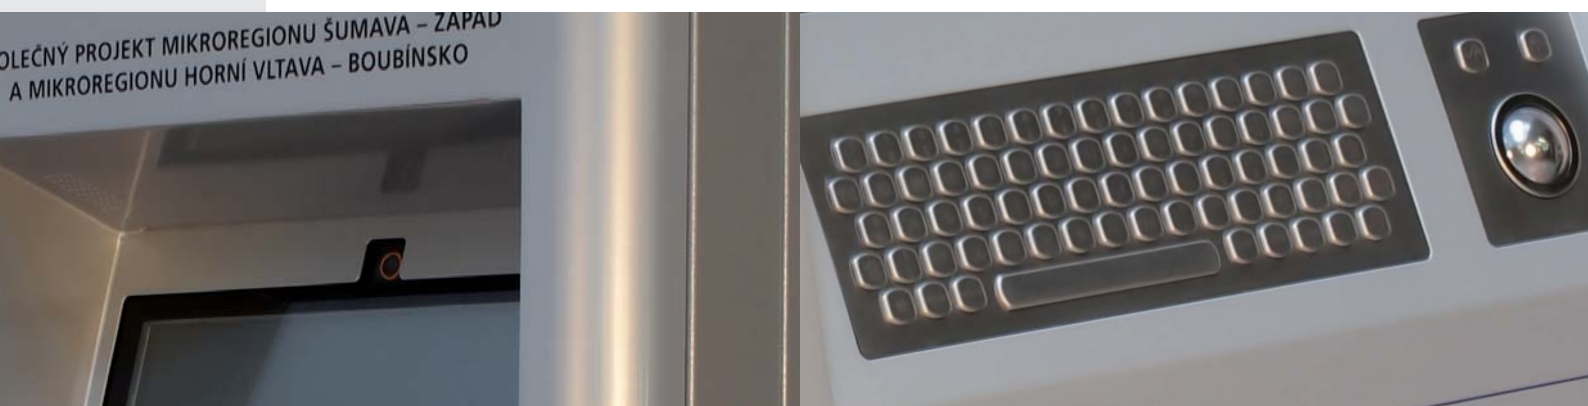

Hawk Wall OutDoor

Strong Build quality makes the Hawk the ideal kiosk for most outdoor applications.

Excellent for public information, tourist and city information and similar outdoor kiosk projects.

This wall-mounted version retains all the advantages of the standard model whilst the variable mounting height enables access by wheelchair users and children.

General Description:

- Zinc coated chassis plus special RAL outdoor paint
- Multipoint safetylock
- Full thermal insulation
- Temperature and humidity inside the kiosk is controlled by thermostat and hygrosat sensors
- Fully secured wiring is installed for maximum user safety and kiosk hardware protection
- Wiring includes: Current protection, High voltage protection, Circuit breaker, Thermostat and Hygrosat, Ventilation and Heater
- Dimensions: 1250(H) x 570(W) x 210(D)mm

Standard Specifications:

- 19" LCD with vandal-proof touch screen
- Small Factor Size PC in custom configuration
- Active speakers
- The Hawk is available in many different configurations all depending on the application

SPOLEČNÝ PROJEKT MIKROREGIONU ŠUMAVA - ZAPAD
A MIKROREGIONU HORNÍ VLTAVA - BOUBÍNSKO

Hawk Wall OutDoor

Hawk Wall OutDoor

Optional peripherals:

- 19" LCD with secure glass protection
- 22" or 32" LCD portrait oriented with touchscreen
- Metal keyboard with trackball
- Coin selector
- Note acceptor
- Card reader(chip, magnetic, noncontact)
- Pinpad
- Thermal Printer
- UPS
- Dispenser
- Hopper
- Camera
- Telephone handset
- Barcode reader
- SiteKiosk Internet Browser
- Wide Colour Choice, see RAL Colour Scheme
- Custom graphics
- WiFi
- Metal roof with toplight
- Remote control unit
- Air-condition
- Other peripherals on request