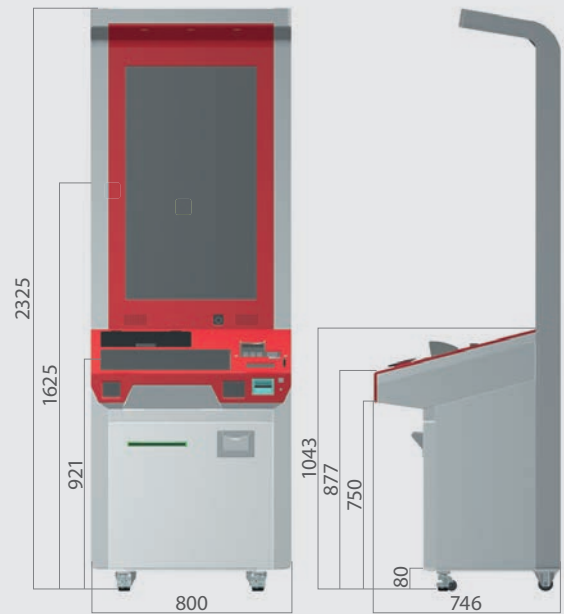

Curie Curie

The Curie multi-functional terminal offers proven concept of self-service use cases with ability to integrate extraordinary set of peripherals enabling customers to implement new set of products for self-service. With modern and attractive design combining customizable configuration and ergonomcy of use. Curie terminal offers variety of use cases and its ideal one stop shop to bridge different industries and their offerings across the banks, insurance, telco, retail and public providers of services. Major benefits of utilising such terminal is both achieve cost efficiency in providing current services portfolio on terminal and new revenue growth potential in implementation of new products.

General Description:

- Metal construction with Artificial Stone front surface
- Wide Colour range
- Flexible solution for additional peripherals
- Fully secured wiring is installed for maximum user safety and kiosk hardware protection
- Dimensions: 2240(H) x 800(930)(W) x 746(D)mm
- Weight: approx. 210 kg

Curie Curie

Standard Specifications:

- 22" LCD with Multi Touch display
- 42" Advertising screen
- A4 desk scanner
- A4 printer
- EPP Encrypted PIN pad, Contact and CL Card Reader
- QR and 2D Bar Code reader
- Signature Pad
- PC in custom configuration
- Active speakers, Full HD Camera and Microphone
- LED light peripheral navigation
- The final configuration of Curie can be modified upon request