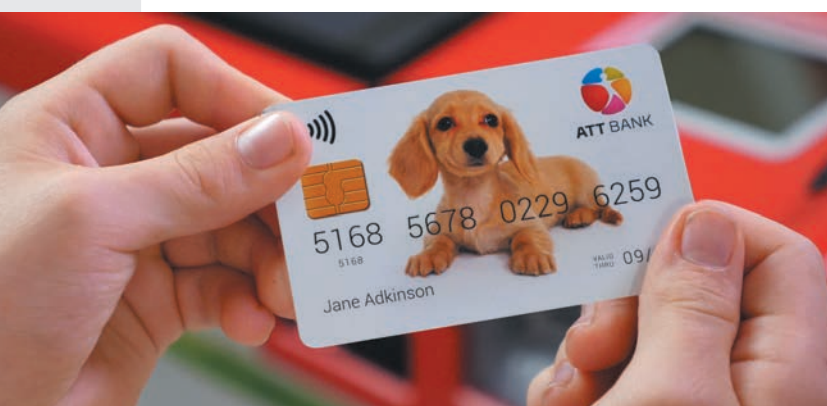

Curie Curie

The Curie multi-functional terminal offers proven concept of self-service use cases with ability to integrate extraordinary set of peripherals enabling customers to implement new set of products for self-service. With modern and attractive design combining customizable configuration and ergonomcy of use. Curie terminal offers variety of use cases and its ideal one stop shop to bridge different industries and their offerings across the banks, insurance, telco, retail and public providers of services. Major benefits of utilising such terminal is both achieve cost efficiency in providing current services portfolio on terminal and new revenue growth potential in implementation of new products.

General Description:

- Metal construction with Artificial Stone front surface
- Wide Colour range
- Flexible solution for additional peripherals
- Fully secured wiring is installed for maximum user safety and kiosk hardware protection
- Dimensions: 2240(H) x 800(930)(W) x 746(D)mm
- Weight: approx. 210 kg

Curie Curie

Standard Specifications:

- 22" LCD with Multi Touch display
- 42" Advertising screen
- A4 desk scanner
- A4 printer
- EPP Encrypted PIN pad, Contact and CL Card Reader
- QR and 2D Bar Code reader
- Signature Pad
- PC in custom configuration
- Active speakers, Full HD Camera and Microphone
- LED light peripheral navigation
- The final configuration of Curie can be modified upon request